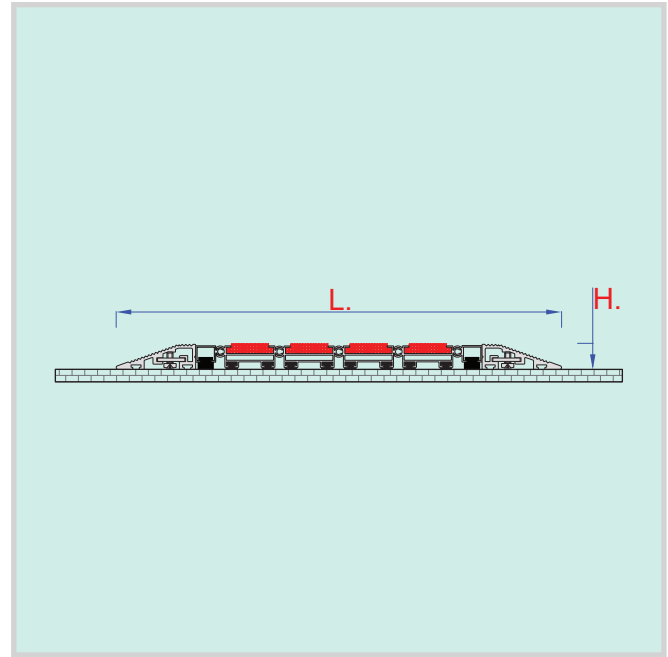

TECHNICAL DATA

ONM20

DOORMAT WITH RAMPS

DESCRIZPTION

Doormat with ramps of 20 mm. completely made of aluminum.
 Changing moquette, rubber or aluminum insertion
 High traffic resistance.
 High weather resistance.
 High wear resistance.
 Anti-slip.

SIZE

H. 20 mm. - L. on customer demand.

CHANGING MATERIAL

needle punched moquette - Black rubber - Aluminum

MOQUETTE COLOR

Green - Anthracite - Blue - Coconut- Red - Grey - Cognac

CERTIFICATIONS

ISO 9001:2015 quality certification issued by TÜV Italia S.r.l.