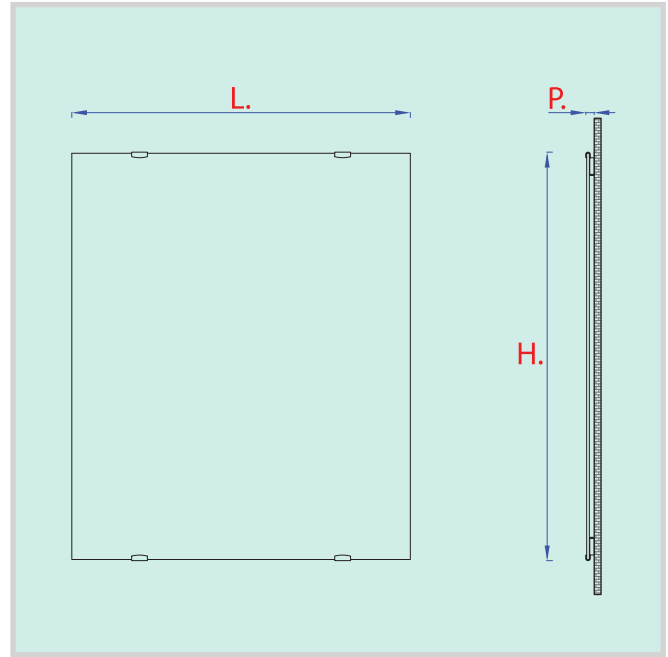

SF6050G

FIXED MIRRORS

DESCRIPTION

Fixed mirror with shatter-proof glass, th. 4 mm., fixed on four chromed supports.
Smooth corners, upper and lower profile.
Shatter-proof rear film.
Wall fixing through delivered screws and wall plugs.
Easy to clean and to maintain, even with detergents.

SIZE

Standard size H. 600 x L. 500 x P. 12 mm. - other size on demand

COLOR

Chromed supports.

CERTIFICATIONS

ISO 9001:2015 quality certification issued by TÜV Italia S.r.l.
MIROX SAFE Safety mirror thickness 4 mm.