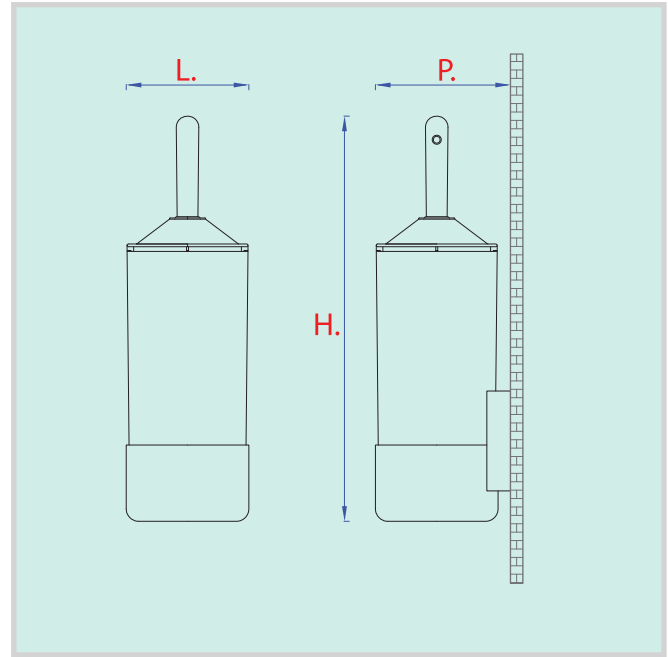

# PSP330E

TOILET BRUSH

## DESCRIPTION

Toilet brush.  
Scratch and solvent resistant  
Absence of cadmium and other heavy metals.  
Fixing through screws and wall plugs.

## SIZE

H. 326 x L. 100 x P. 109 mm.

## COLOR

White.