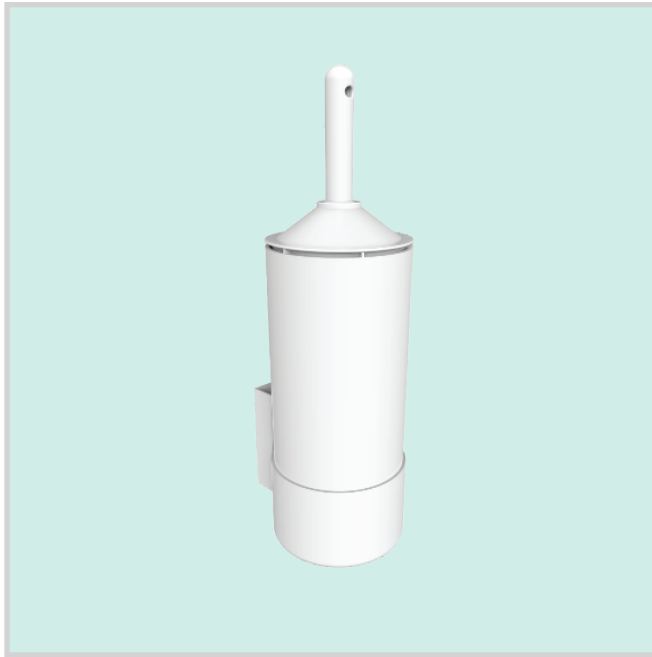

# PSP330E

TOILET BRUSH

## DESCRIPTION

Toilet brush.  
Scratch and solvent resistant  
Absence of cadmium and other heavy metals.  
Fixing through screws and wall plugs.

## SIZE

H. 326 x L. 100 x P. 109 mm.

## COLOR

White.